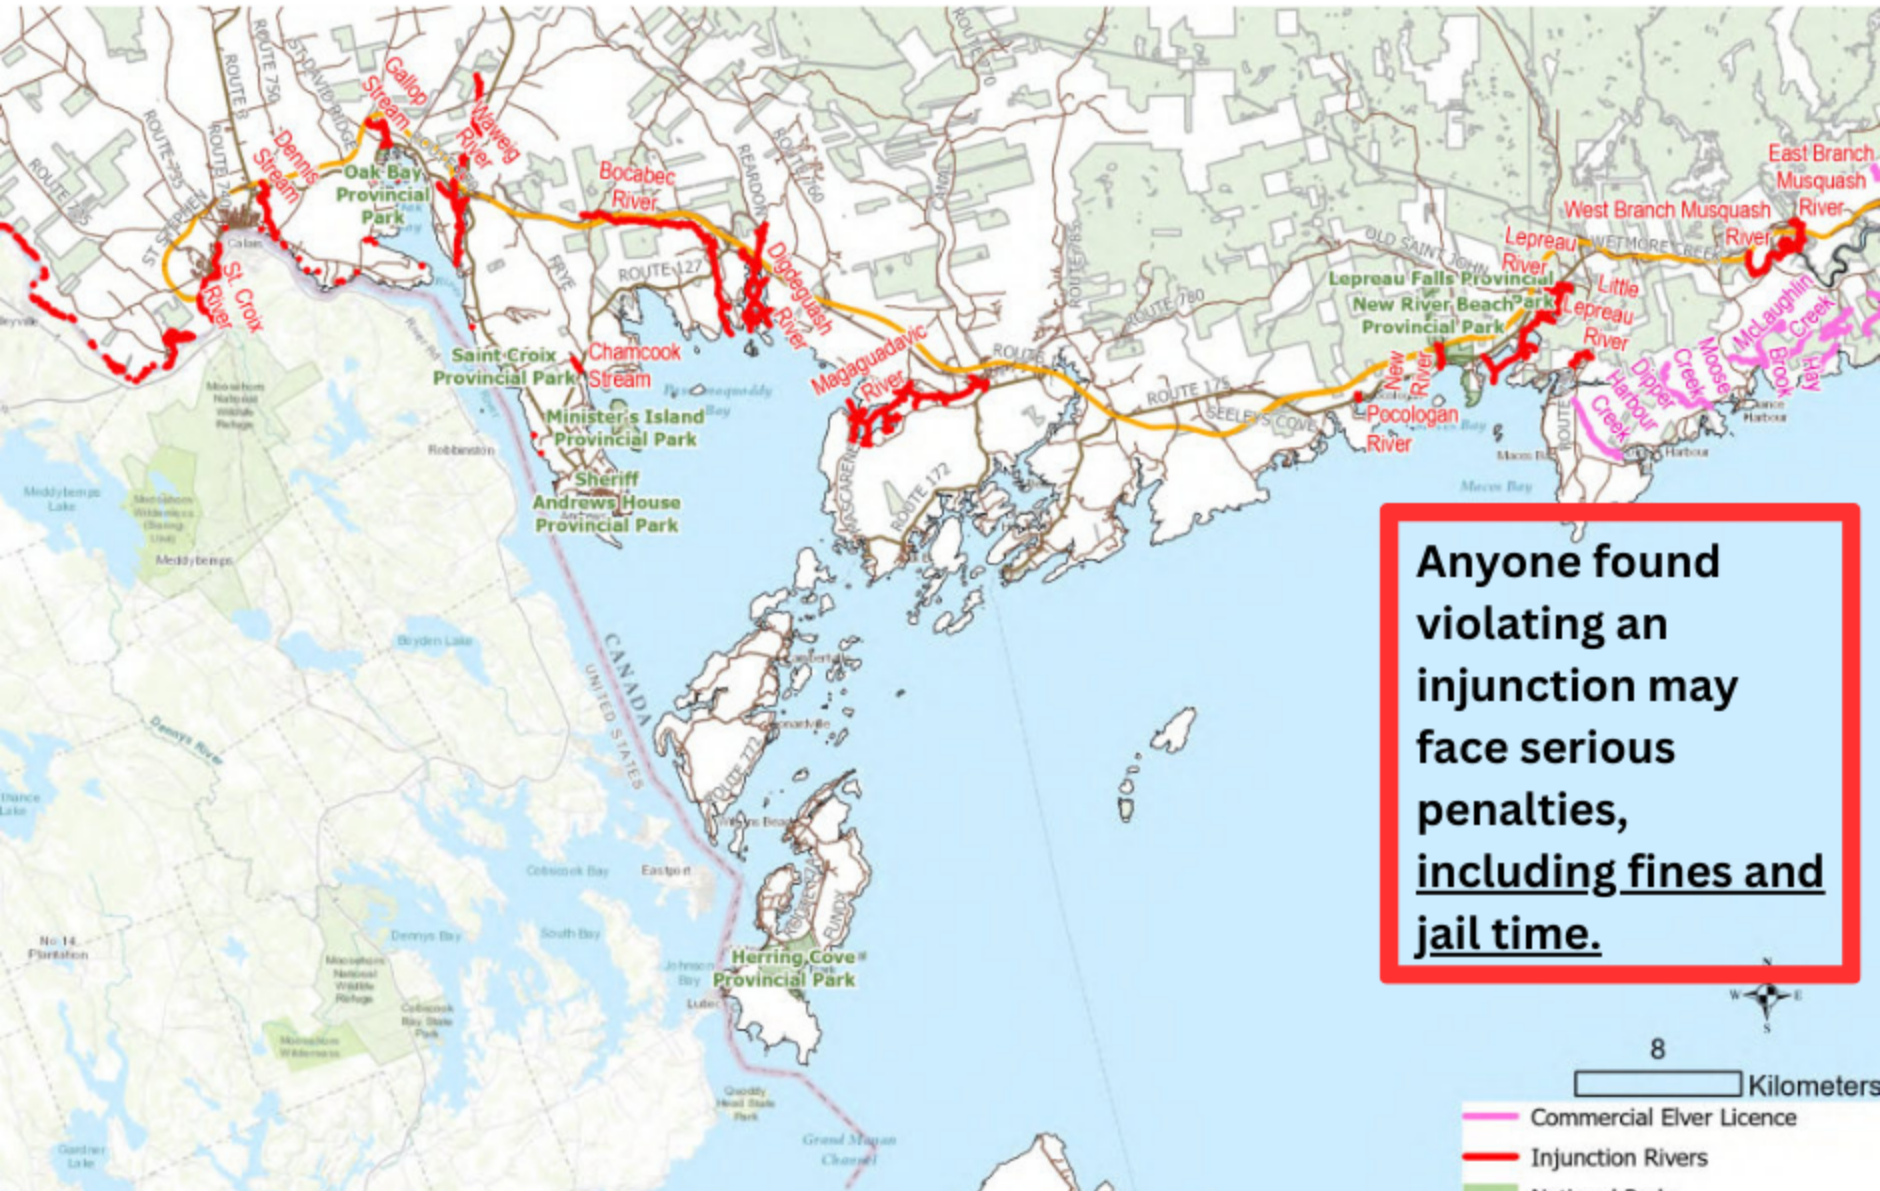

# March 2024 - Fishing for elvers in the red areas marked "injunction rivers" will violate the court injunction

**NOTE: Injunction still in place during DFO fishery closure**